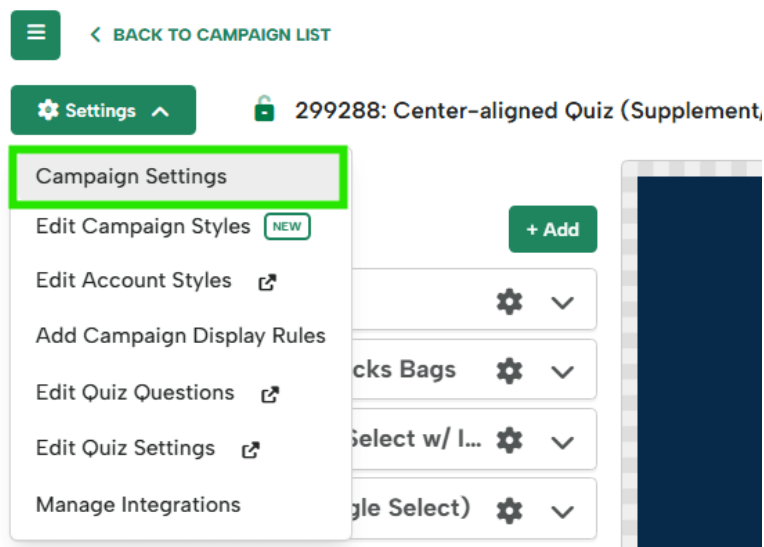

Preserve Quiz Answers When Clicking “Back”

Last Modified on 06/25/2026 9:19 am EDT

Overview

By default, Digioh quizzes reset a page’s answers when the user navigates backward. This behavior prevents potential logic conflicts in advanced quiz setups.

However, if your quiz requires users to go back and review or change previous answers without losing their selections, you can now enable **answer persistence** using a campaign-level metadata key.

How to Enable

1. Open your quiz campaign in the Digioh Editor.
2. Click Settings → Campaign Settings.

3. Scroll down to the **Campaign Metadata** section.
4. Add a new metadata key/value pair:

- **Key:** `skip_page_reset`
- **Value:** `true`